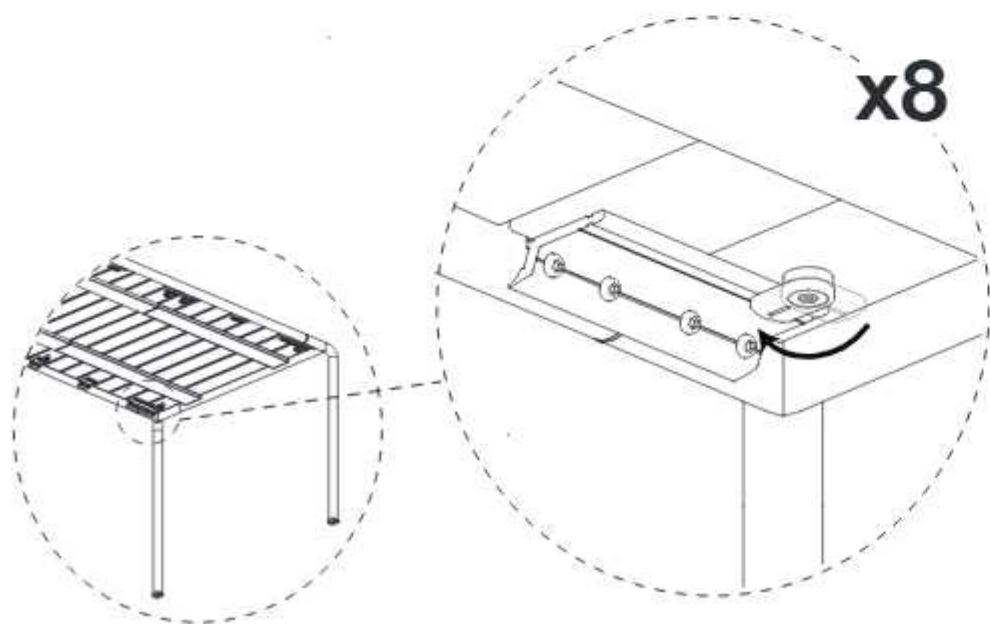

# HOUE

AVANTI DINING TABLE 98x153

DESIGNED BY  
HENRIK PEDERSEN